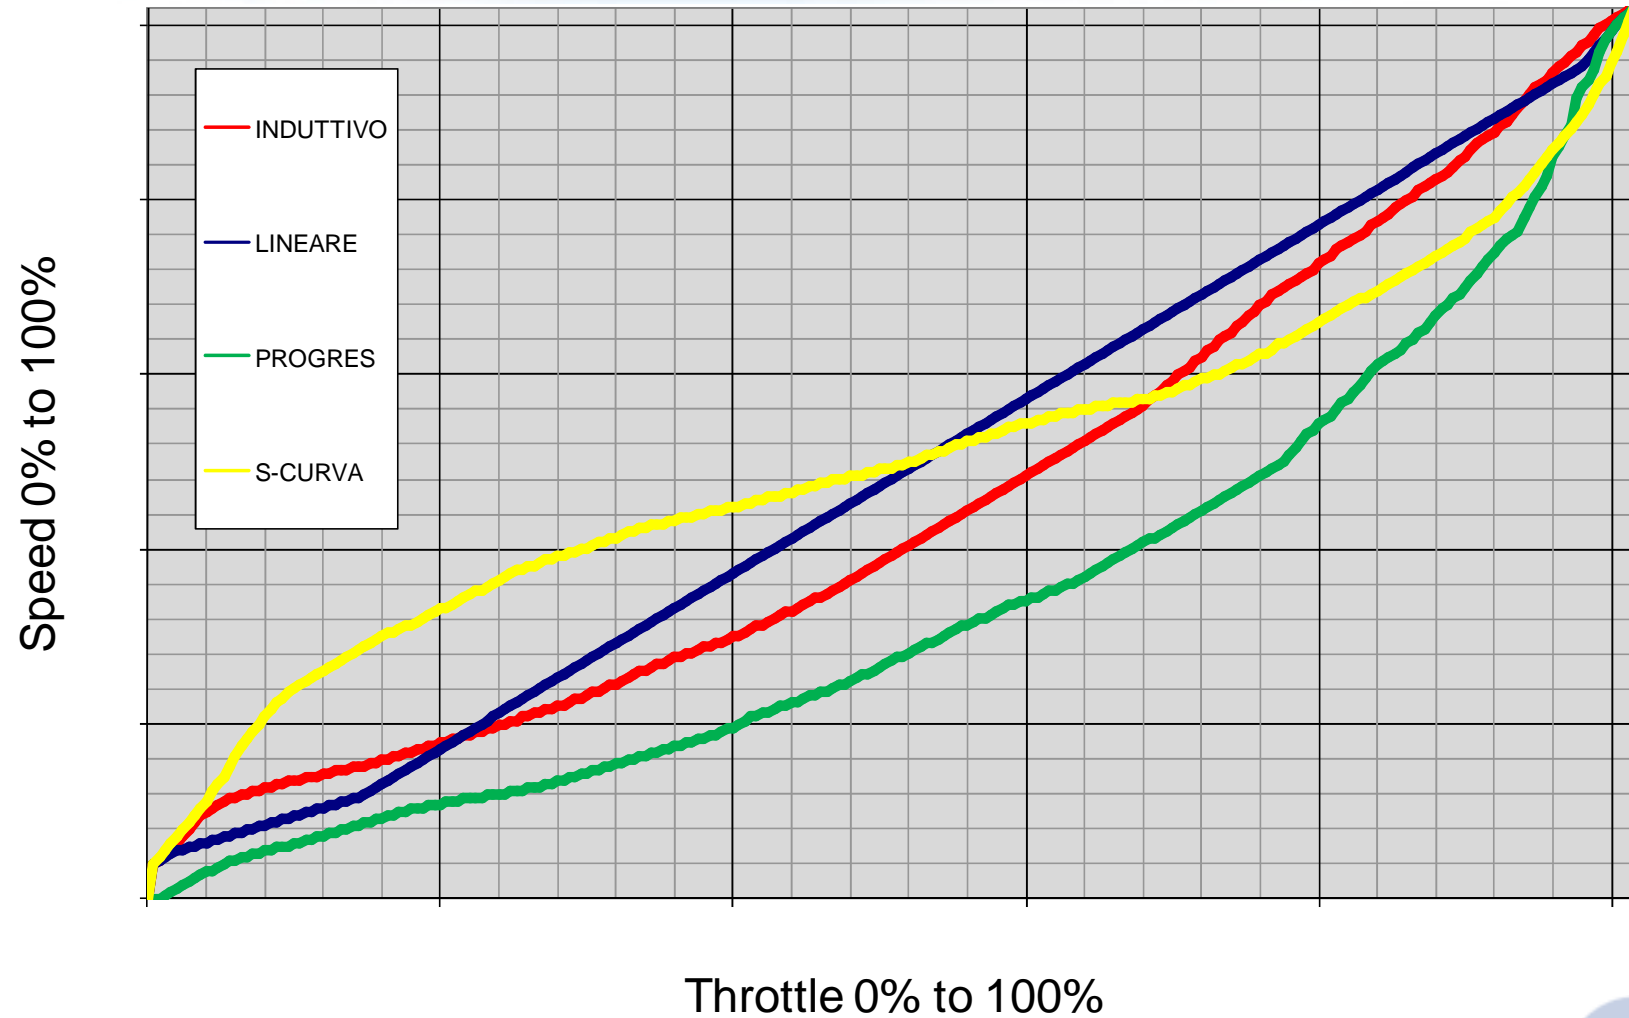

Standard throttle curves from Quantya

picoamps GmbH

Ingelsberger Weg 50
D-85604 Zorneding
www.picoamps.de

phone: +49 (0)8106 99 79 688
fax: +49 (0)8106 99 79 689
e-mail: info@picoamps.de