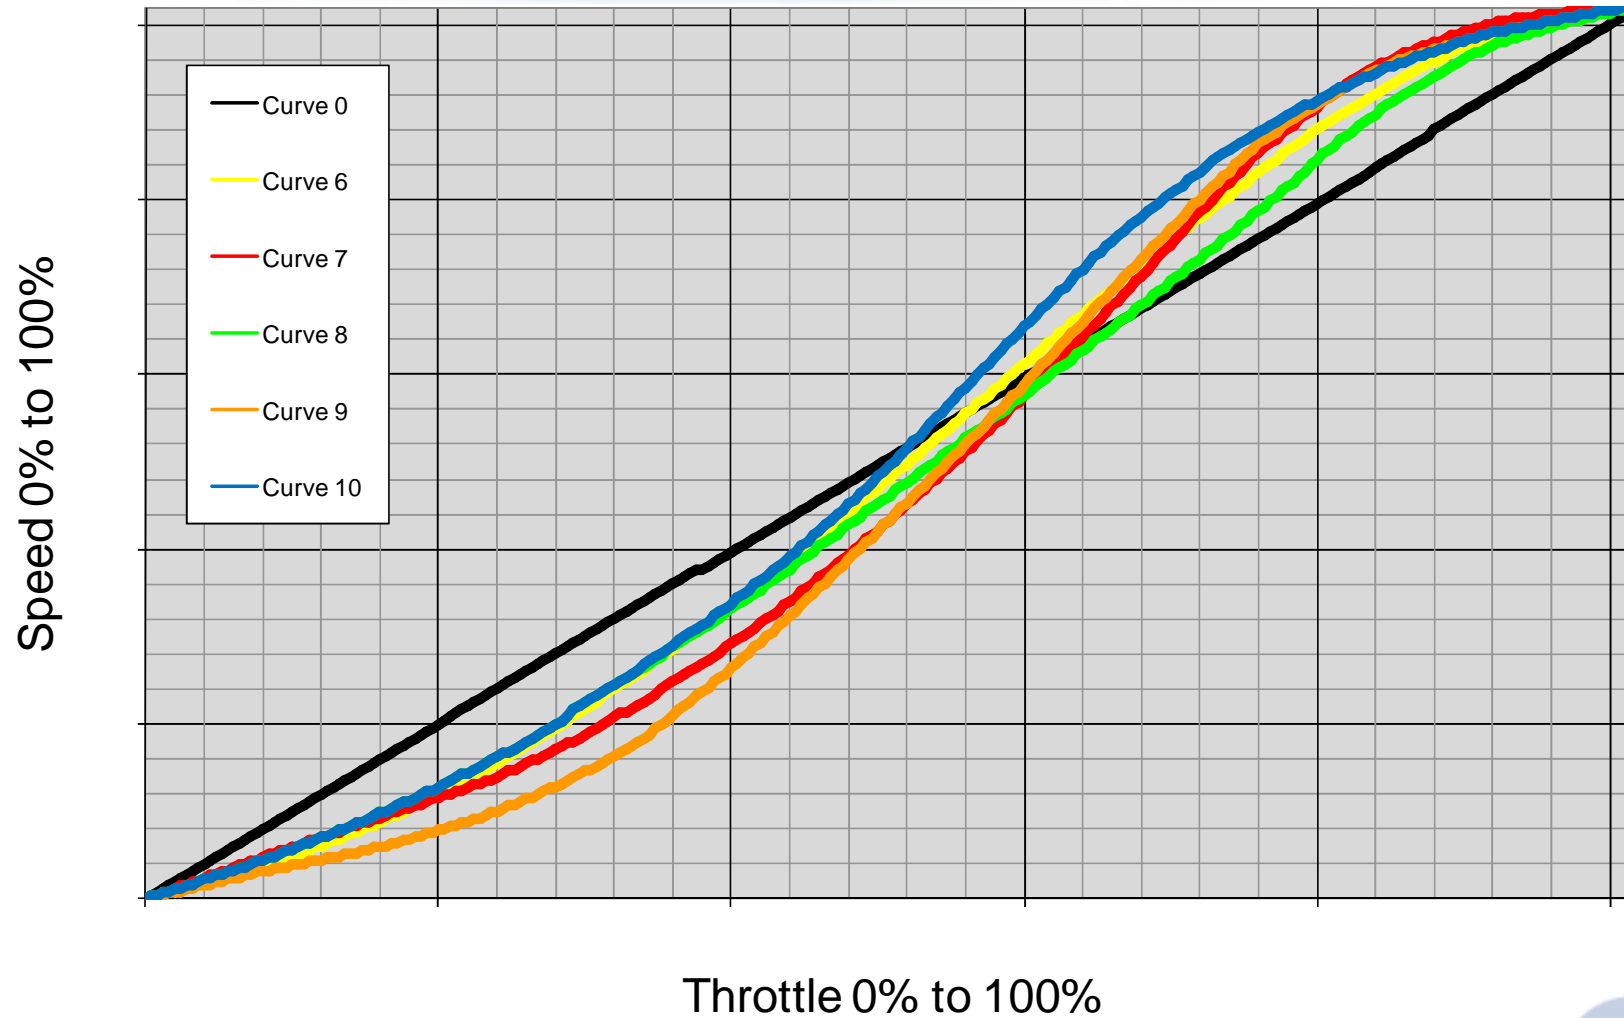

Progressive throttle curves from picoamps

picoamps GmbH

Ingelsberger Weg 50
D-85604 Zorneding
www.picoamps.de

phone: +49 (0)8106 99 79 688
fax: +49 (0)8106 99 79 689
e-mail: info@picoamps.de

S-shape throttle curves from picoamps