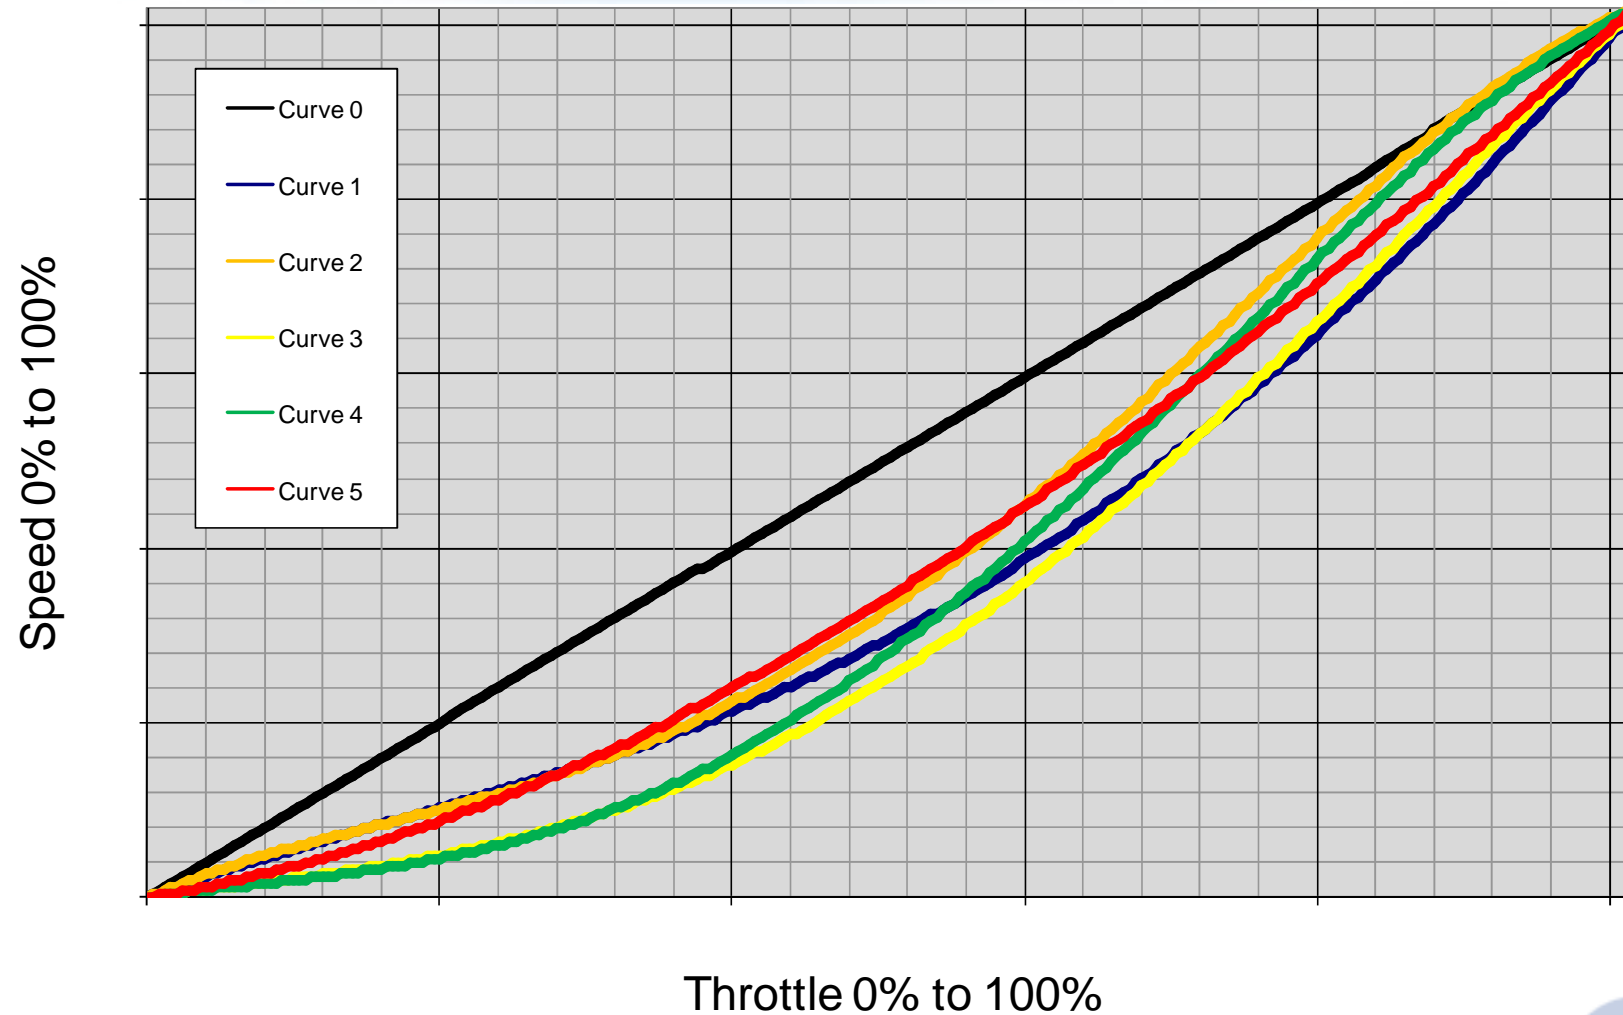

Progressive throttle curves from picoamps

picoamps GmbH

Ingelsberger Weg 50
D-85604 Zorneding
www.picoamps.de

phone: +49 (0)8106 99 79 688
fax: +49 (0)8106 99 79 689
e-mail: info@picoamps.de

S-shape throttle curves from picoamps